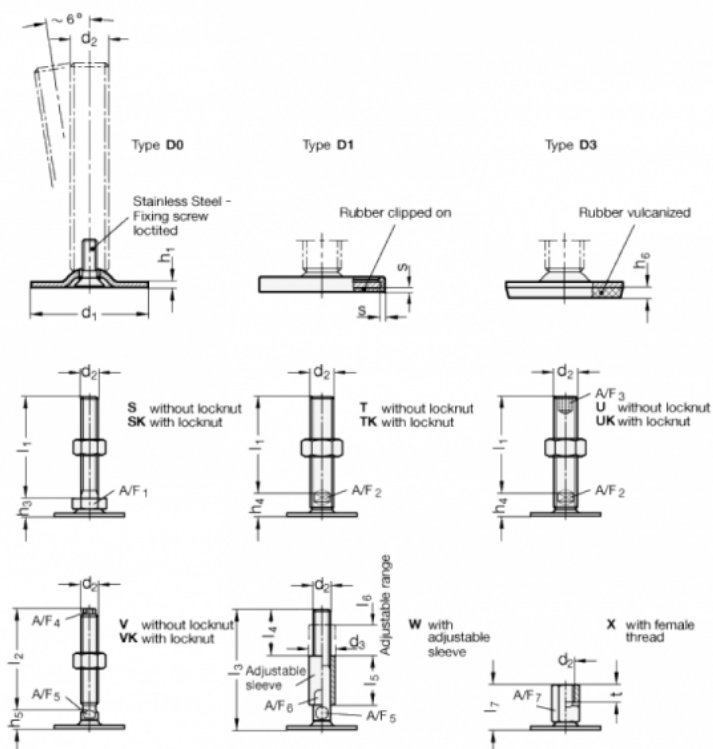

Article number: 204180M24200D3UK

Description: E+G levelling foot  
GN 41-80-M24-200-D3-UK

Note: UK With nut, Hexagon socket at the top, Wrench flat at the bottom

## Measures

A/F2 = 19

A/F3 = 12

d1 = 80

d2 = M24

h1 = 3

h4 = 21

h6 = 5

l1 = 200

s =